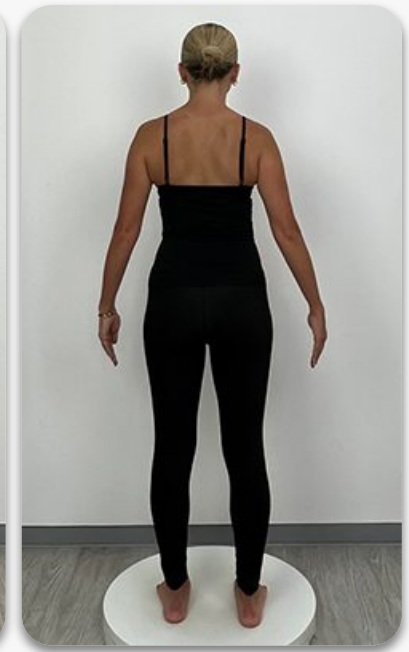

| | |
|------------|-------|
| SIZE | 10 |
| HEIGHT | 166.5 |
| SHOULDER | 40 |
| ABOVE BUST | 86 |
| BUST | 87 |
| UNDER BUST | 75 |
| WAIST | 70 |
| TOP HIP | 86 |
| BOTTOM HIP | 95 |
| WIDEST HIP | 96 |
| NAPE/WAIST | 37 |
| RISE | 75.5 |
| INSIDE LEG | 72 |
| THIGH | 55 |
| CALF | 35.5 |
| ARM | 58 |
| BICEPS | 26.5 |
| BRA SIZE | 34B |
| SHOE | 4.5 |