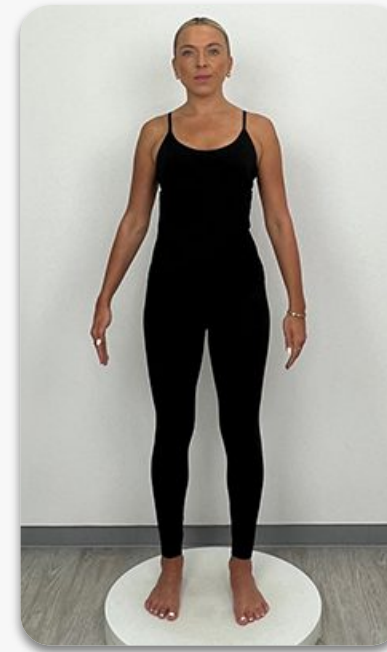

| | |
|------------|-------|
| SIZE | 10 |
| HEIGHT | 166.5 |
| SHOULDER | 40 |
| ABOVE BUST | 86 |
| BUST | 87 |
| UNDER BUST | 75 |
| WAIST | 70 |
| TOP HIP | 86 |
| BOTTOM HIP | 95 |
| WIDEST HIP | 96 |
| NAPE/WAIST | 37 |
| RISE | 75.5 |
| INSIDE LEG | 72 |
| THIGH | 55 |
| CALF | 35.5 |
| ARM | 58 |
| BICEPS | 26.5 |
| BRA SIZE | 34B |
| SHOE | 4.5 |