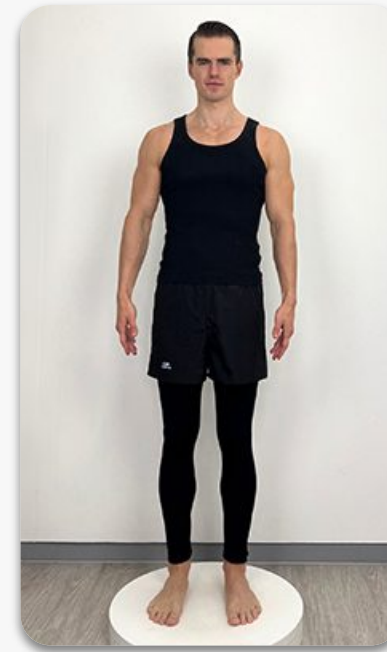

ADAM

London

CATWALK | OUTERWEAR | SWIMWEAR

CLOTHES	SM
HEIGHT	187
SHOULDER	44
COLLAR	39
CHEST	99
WAIST	80
TROUSER WAIST	86
TOP HIP	88
SEAT	96
NAPE/WAIST	40
BICEPS	35
ARM	66
THIGH	54
CALF	38
INSIDE LEG	74
SHOE	10