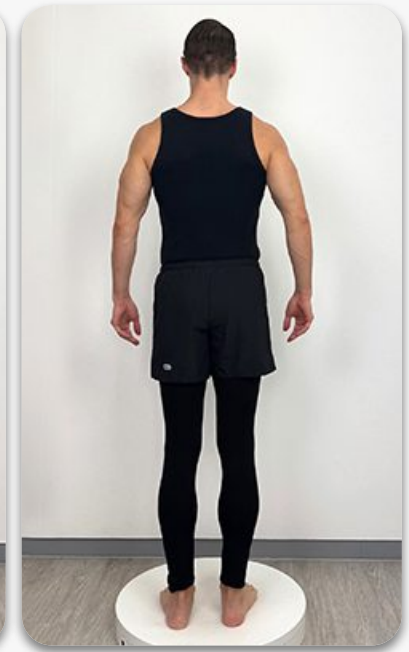

ADAM

London

CATWALK | OUTERWEAR | SWIMWEAR

CLOTHES	SM
HEIGHT	187
SHOULDER	44
COLLAR	39
CHEST	99
WAIST	80
TROUSER WAIST	86
TOP HIP	88
SEAT	96
NAPE/WAIST	40
BICEPS	35
ARM	66
THIGH	54
CALF	38
INSIDE LEG	74
SHOE	10