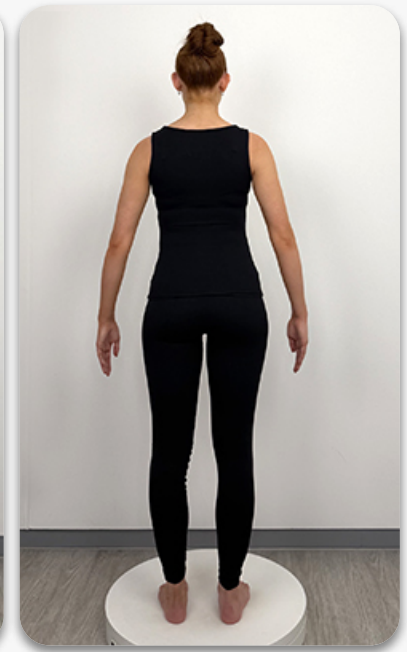

ALICE

London

OUTERWEAR

SIZE	10
HEIGHT	170
SHOULDER	40
ABOVE BUST	84
BUST	88
UNDER BUST	75
WAIST	68.5
TOP HIP	83
BOTTOM HIP	97
WIDEST HIP	98.5
NAPE/WAIST	39
RISE	71.5
INSIDE LEG	75.5
THIGH	56.5
CALF	35
ARM	61
BICEPS	26
BRA SIZE	34B
SHOE	5.5