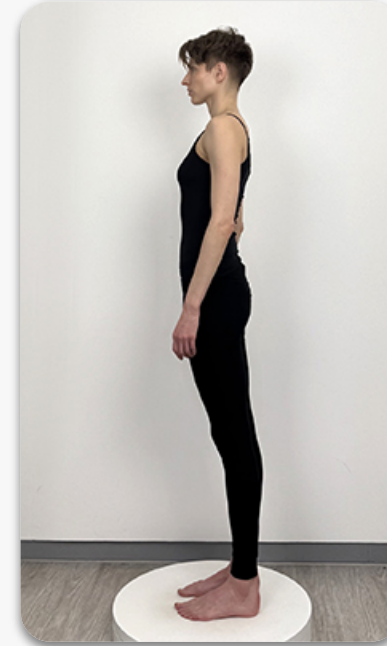

SIZE	8
HEIGHT	175.5
SHOULDER	40
ABOVE BUST	88
BUST	83
UNDER BUST	75
WAIST	63
TOP HIP	79.5
BOTTOM HIP	89
WIDEST HIP	91
NAPE/WAIST	38
RISE	76
INSIDE LEG	79
THIGH	52
CALF	31
ARM	63
BICEPS	24.5
BRA SIZE	32C
SHOE	6.5

ALYONA

London

CATWALK | OUTERWEAR