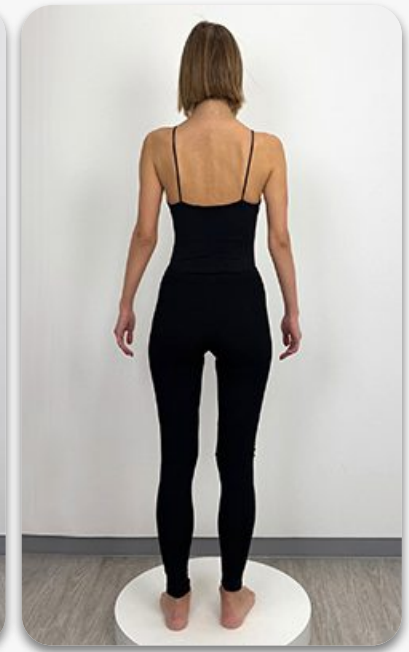

ANASTASIIA N

London

CATWALK | OUTERWEAR | SWIMWEAR

SIZE	8
HEIGHT	176
SHOULDER	40
ABOVE BUST	82
BUST	84
UNDER BUST	72.5
WAIST	65.5
TOP HIP	82
BOTTOM HIP	92
WIDEST HIP	94
NAPE/WAIST	41
RISE	73
INSIDE LEG	73.5
THIGH	50.5
CALF	34
ARM	64
BICEPS	24
BRA SIZE	32B
SHOE	6