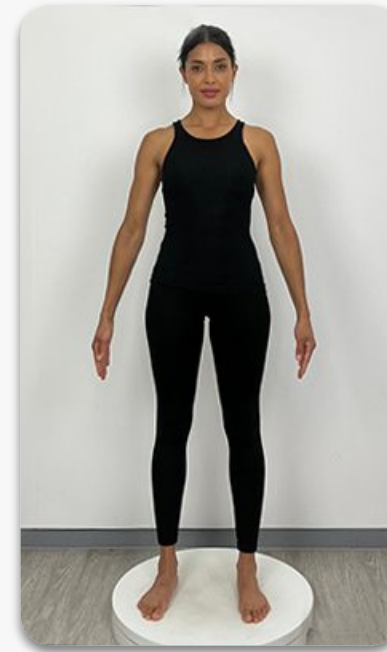

SIZE	8
HEIGHT	174
SHOULDER	40
ABOVE BUST	84
BUST	85
UNDER BUST	75.5
WAIST	65
TOP HIP	81
BOTTOM HIP	91
WIDEST HIP	91
NAPE/WAIST	38.5
RISE	68.5
INSIDE LEG	79
THIGH	51.5
CALF	33
ARM	635
BICEPS	26.5
BRA SIZE	32B
SHOE	6

CAMILLA R

London

BRIDAL | CATWALK | OUTERWEAR | SWIMWEAR