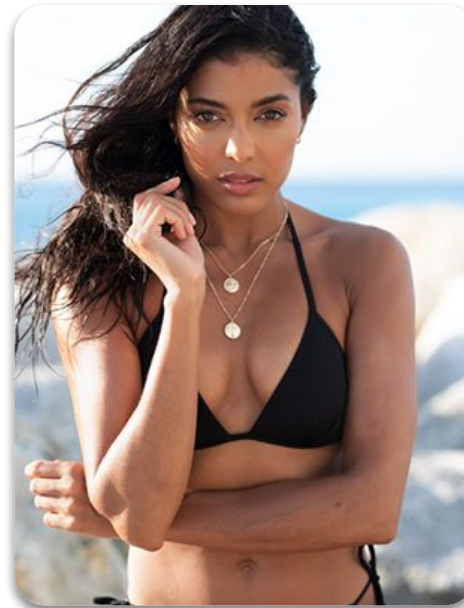

SIZE	8
HEIGHT	174
SHOULDER	40
ABOVE BUST	84
BUST	85
UNDER BUST	75.5
WAIST	65
TOP HIP	81
BOTTOM HIP	91
WIDEST HIP	91
NAPE/WAIST	38.5
RISE	68.5
INSIDE LEG	79
THIGH	51.5
CALF	33
ARM	635
BICEPS	26.5
BRA SIZE	32B
SHOE	6

CAMILLA R

London

BRIDAL | CATWALK | OUTERWEAR | SWIMWEAR

MAINBOARD