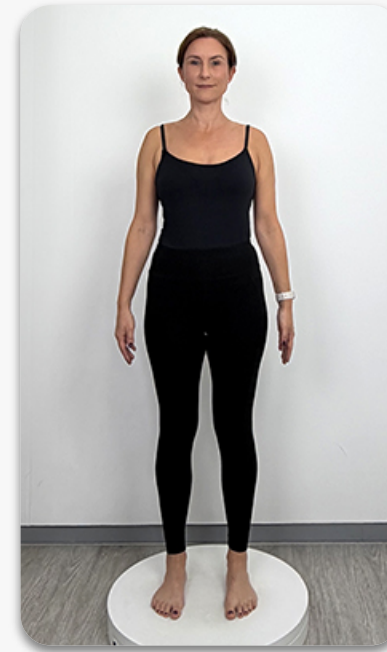

SIZE	10
HEIGHT	171
SHOULDER	39
ABOVE BUST	89
BUST	89
UNDER BUST	76
WAIST	70
TOP HIP	87
BOTTOM HIP	96.5
WIDEST HIP	98.5
NAPE/WAIST	38.5
RISE	77
INSIDE LEG	73.5
THIGH	56.5
CALF	35.75
ARM	61.5
BICEPS	28.5
BRA SIZE	34C
SHOE	5

CAROLINE H

London
OUTERWEAR | SWIMWEAR

MAINBOARD