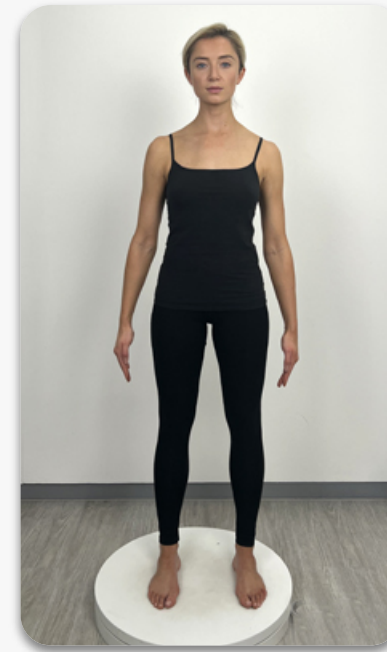

## ELLA STAR

London

BRIDAL | CATWALK | OUTERWEAR |  
SWIMWEAR

SIZE	8
HEIGHT	170
SHOULDER	40
ABOVE BUST	86
BUST	84
UNDER BUST	73
WAIST	67
TOP HIP	79
BOTTOM HIP	90
WIDEST HIP	95
NAPE/WAIST	37
RISE	66
INSIDE LEG	72.5
THIGH	52
CALF	34.5
ARM	61
BICEPS	23.5
BRA SIZE	32B
SHOE	5