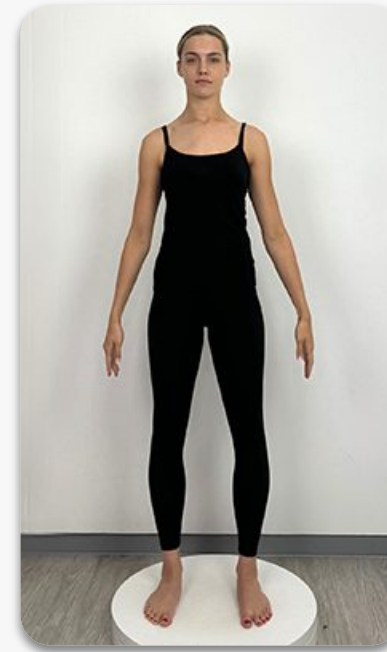

SIZE	8
HEIGHT	172
SHOULDER	39
ABOVE BUST	81
BUST	84
UNDER BUST	79.5
WAIST	66
TOP HIP	78.5
BOTTOM HIP	92
WIDEST HIP	93
NAPE/WAIST	39
RISE	73.5
INSIDE LEG	74
THIGH	54.5
CALF	35.5
ARM	62
BICEPS	26
BRA SIZE	32B
SHOE	7.5

EMMA W

London

OUTERWEAR | SWIMWEAR