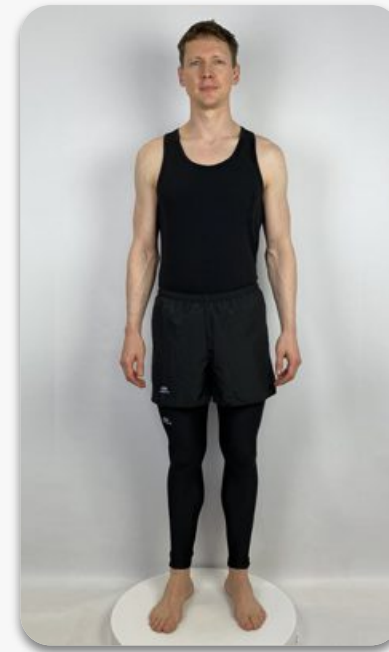

CLOTHES	ML
HEIGHT	184
SHOULDER	43
COLLAR	40
CHEST	100
WAIST	85
TROUSER WAIST	86
TOP HIP	88
SEAT	103
NAPE/WAIST	48
BICEPS	33
ARM	69
THIGH	60
CALF	41
INSIDE LEG	81
SHOE	10.5

GREG

London

CATWALK | OUTERWEAR | SWIMWEAR