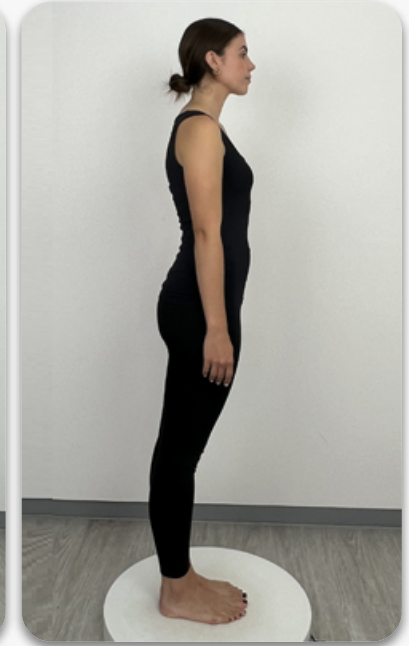

SIZE	10
HEIGHT	170
SHOULDER	40
ABOVE BUST	85
BUST	87
UNDER BUST	74
WAIST	68
TOP HIP	84
BOTTOM HIP	97
WIDEST HIP	99
NAPE/WAIST	39
RISE	75
INSIDE LEG	71.5
THIGH	56.5
CALF	37.5
ARM	60
BICEPS	26
BRA SIZE	34B
SHOE	6

# HARLEY

London

OUTERWEAR | SWIMWEAR

**MAINBOARD**