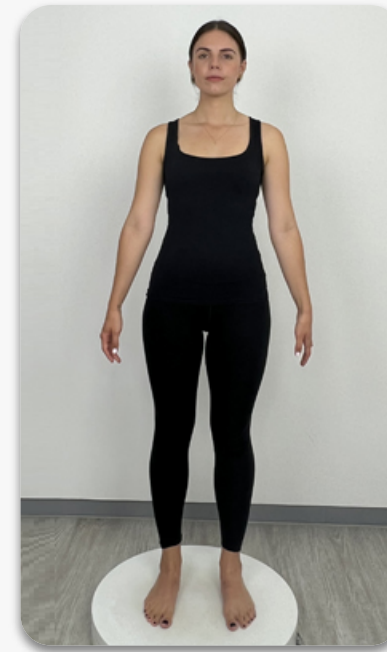

SIZE	10
HEIGHT	170
SHOULDER	40
ABOVE BUST	85
BUST	87
UNDER BUST	74
WAIST	68
TOP HIP	84
BOTTOM HIP	97
WIDEST HIP	99
NAPE/WAIST	39
RISE	75
INSIDE LEG	71.5
THIGH	56.5
CALF	37.5
ARM	60
BICEPS	26
BRA SIZE	34B
SHOE	6

# HARLEY

London

OUTERWEAR | SWIMWEAR

**MAINBOARD**