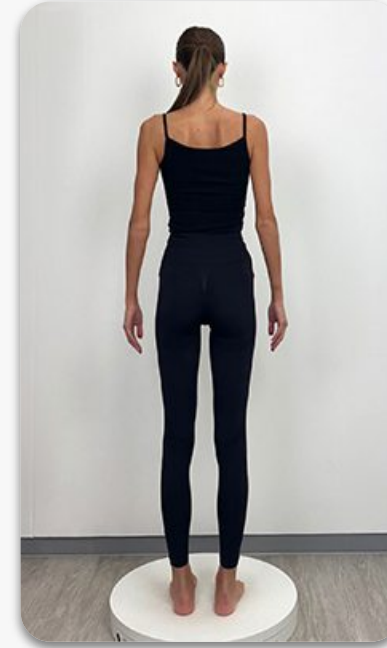

SIZE	6
HEIGHT	180
SHOULDER	39
ABOVE BUST	81.5
BUST	80
UNDER BUST	74
WAIST	61
TOP HIP	79
BOTTOM HIP	84
WIDEST HIP	86
NAPE/WAIST	40
RISE	74
INSIDE LEG	79
THIGH	46
CALF	30.5
ARM	65.5
BICEPS	21.5
BRA SIZE	32B
SHOE	7

LILY

London

CATWALK | OUTERWEAR | SWIMWEAR

MAINBOARD