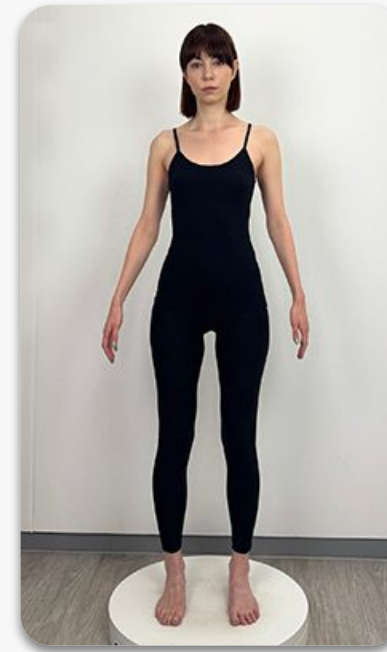

SIZE	8
HEIGHT	177
SHOULDER	40
ABOVE BUST	82
BUST	82
UNDER BUST	71
WAIST	63
TOP HIP	79
BOTTOM HIP	91
WIDEST HIP	93
NAPE/WAIST	40
RISE	73
INSIDE LEG	74
THIGH	51
CALF	34
ARM	62.5
BICEPS	24
BRA SIZE	32B
SHOE	5.5

MASHA

London

BRIDAL | OUTERWEAR | SWIMWEAR