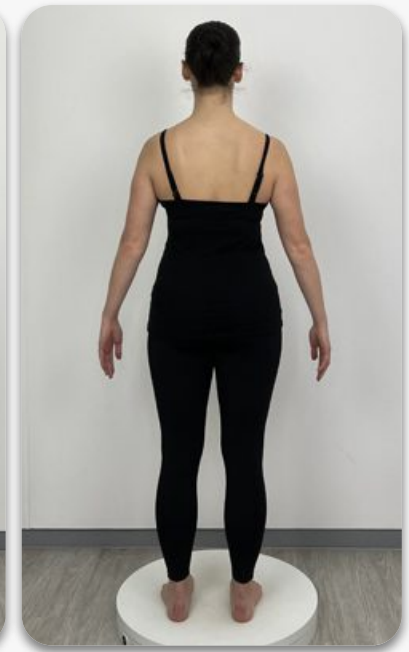

SIZE	10
HEIGHT	167
SHOULDER	39
ABOVE BUST	84
BUST	88
UNDER BUST	78
WAIST	71.5
TOP HIP	85
BOTTOM HIP	96.5
WIDEST HIP	98
NAPE/WAIST	37
RISE	72
INSIDE LEG	72
THIGH	57.5
CALF	37.5
ARM	61
BICEPS	27
BRA SIZE	34C
SHOE	6

NAOMI J

London
OUTERWEAR | SWIMWEAR

MAINBOARD