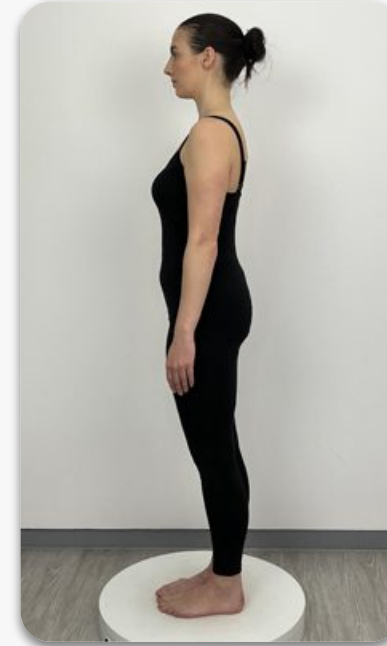

SIZE	10
HEIGHT	167
SHOULDER	39
ABOVE BUST	84
BUST	88
UNDER BUST	78
WAIST	71.5
TOP HIP	85
BOTTOM HIP	96.5
WIDEST HIP	98
NAPE/WAIST	37
RISE	72
INSIDE LEG	72
THIGH	57.5
CALF	37.5
ARM	61
BICEPS	27
BRA SIZE	34C
SHOE	6

NAOMI J

London
OUTERWEAR | SWIMWEAR