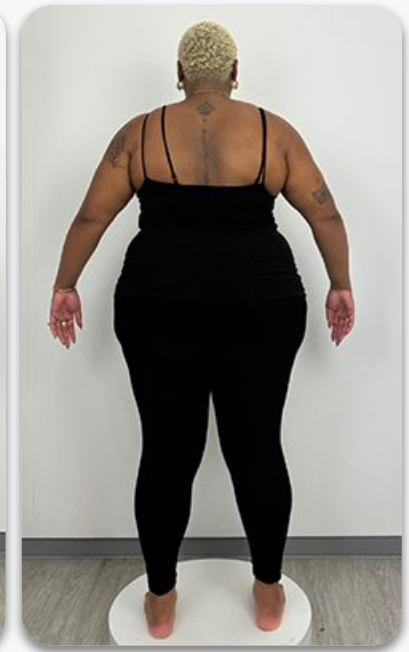

SIZE	26
HEIGHT	174
SHOULDER	44
ABOVE BUST	128.5
BUST	135
UNDER BUST	116.5
WAIST	119
TOP HIP	144
BOTTOM HIP	152
WIDEST HIP	152
NAPE/WAIST	40
RISE	89
INSIDE LEG	79
THIGH	87
CALF	50
ARM	70
BICEPS	43
BRA SIZE	42E
SHOE	8