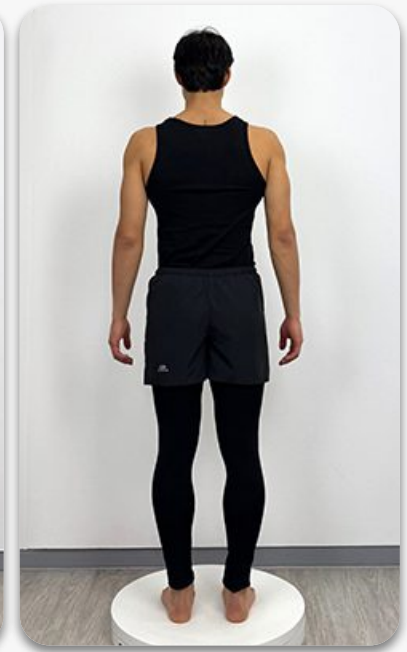

CLOTHES	M
HEIGHT	183
SHOULDER	47
COLLAR	39
CHEST	98
WAIST	80
TROUSER WAIST	82
TOP HIP	83
SEAT	100
NAPE/WAIST	40
BICEPS	30
ARM	61
THIGH	65
CALF	41
INSIDE LEG	75
SHOE	9

SU-RUI

London

CATWALK | OUTERWEAR | SWIMWEAR