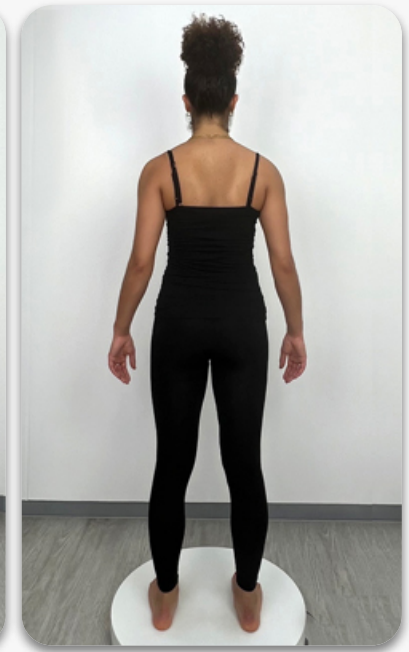

## ZOE M

London

OUTERWEAR | SWIMWEAR

SIZE	10
HEIGHT	171
SHOULDER	40
ABOVE BUST	89
BUST	91
UNDER BUST	80
WAIST	72.5
TOP HIP	83
BOTTOM HIP	99.5
WIDEST HIP	99
NAPE/WAIST	39
RISE	74.5
INSIDE LEG	71
THIGH	58.5
CALF	36
ARM	64.5
BICEPS	29.5
BRA SIZE	34B
SHOE	6