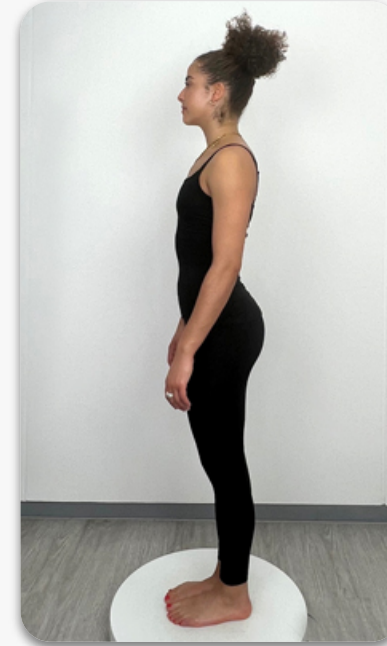

## ZOE M

London

OUTERWEAR | SWIMWEAR

SIZE	10
HEIGHT	171
SHOULDER	40
ABOVE BUST	89
BUST	91
UNDER BUST	80
WAIST	72.5
TOP HIP	83
BOTTOM HIP	99.5
WIDEST HIP	99
NAPE/WAIST	39
RISE	74.5
INSIDE LEG	71
THIGH	58.5
CALF	36
ARM	64.5
BICEPS	29.5
BRA SIZE	34B
SHOE	6