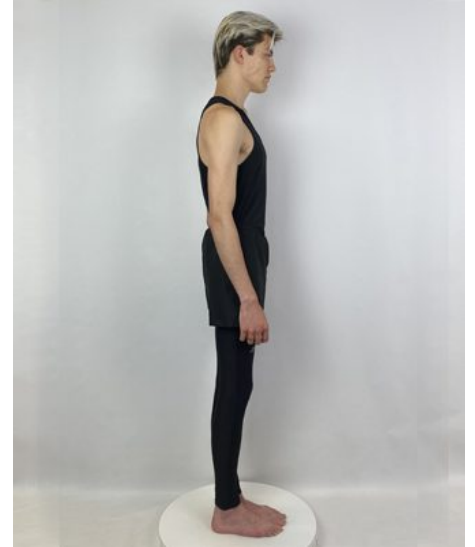

FITTINGS

Toby

- **XS Clothes**
- **188 Height**
- **41 Shoulder**
- **38 Collar**
- **92 Chest**
- **71 Waist**
- **72 Trouser Waist**
- **83 Top Hip**
- **91 Seat**
- **41 Nape/Waist**
- **28 Biceps**
- **66 Arm**
- **49 Thigh**
- **34 Calf**
- **84 Inside Leg**
- **10 Shoe**

CATWALK | OUTERWEAR

London