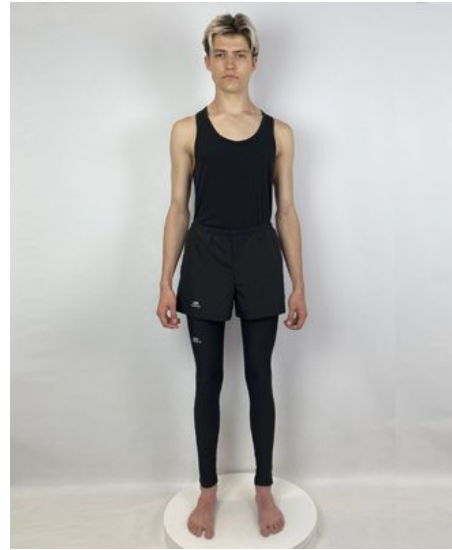

FITTINGS

Toby

- **XS Clothes**
- **188 Height**
- **41 Shoulder**
- **38 Collar**
- **92 Chest**
- **71 Waist**
- **72 Trouser Waist**
- **83 Top Hip**
- **91 Seat**
- **41 Nape/Waist**
- **28 Biceps**
- **66 Arm**
- **49 Thigh**
- **34 Calf**
- **84 Inside Leg**
- **10 Shoe**

CATWALK | OUTERWEAR

London