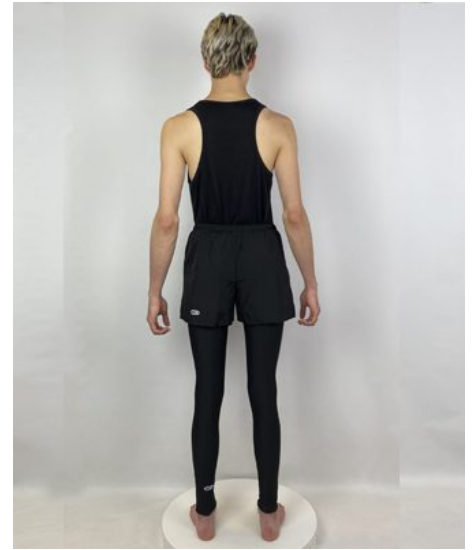

FITTINGS

Toby

- **XS Clothes**
- **188 Height**
- **41 Shoulder**
- **38 Collar**
- **92 Chest**
- **71 Waist**
- **72 Trouser Waist**
- **83 Top Hip**
- **91 Seat**
- **41 Nape/Waist**
- **28 Biceps**
- **66 Arm**
- **49 Thigh**
- **34 Calf**
- **84 Inside Leg**
- **10 Shoe**

CATWALK | OUTERWEAR

London