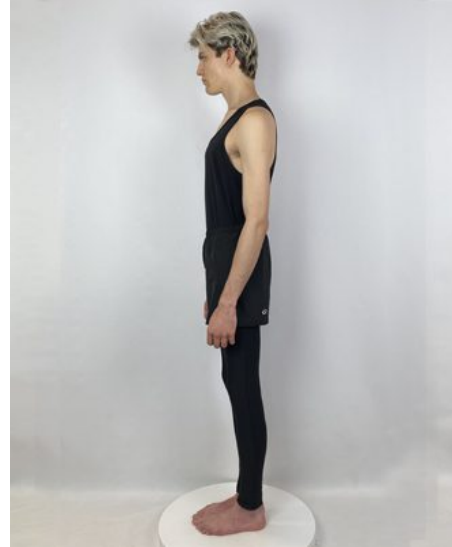

FITTINGS

Toby

- **XS Clothes**
- **188 Height**
- **41 Shoulder**
- **38 Collar**
- **92 Chest**
- **71 Waist**
- **72 Trouser Waist**
- **83 Top Hip**
- **91 Seat**
- **41 Nape/Waist**
- **28 Biceps**
- **66 Arm**
- **49 Thigh**
- **34 Calf**
- **84 Inside Leg**
- **10 Shoe**

CATWALK | OUTERWEAR

London