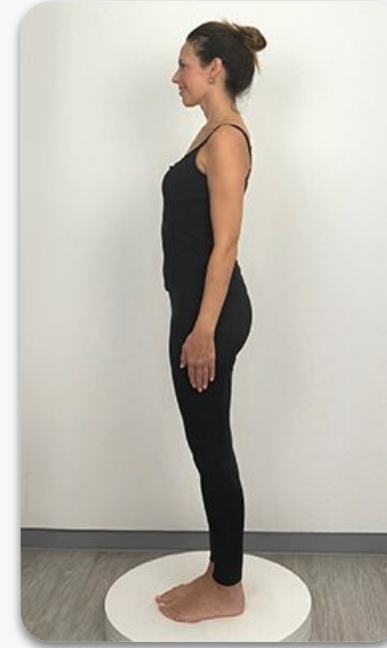

AMANDA

SIZE	10
HEIGHT	168
SHOULDER	40
ABOVE BUST	84
BUST	88
UNDER BUST	75
WAIST	70.5
TOP HIP	84.5
BOTTOM HIP	97
WIDEST HIP	98.5
NAPE/WAIST	38
RISE	74.5
INSIDE LEG	71
THIGH	60.5
CALF	36
ARM	60.5
BICEPS	26
BRA SIZE	34C
SHOE	5