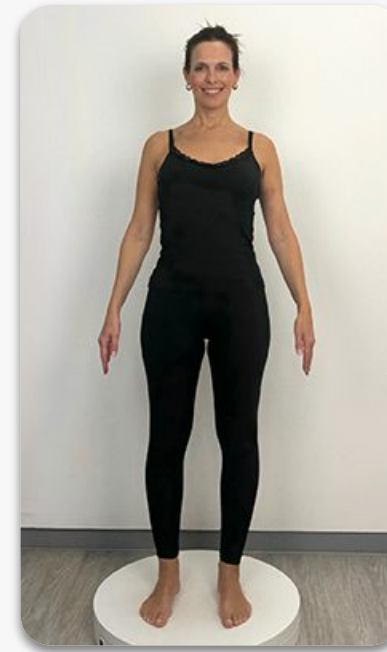

AMANDA

SIZE	10
HEIGHT	168
SHOULDER	40
ABOVE BUST	84
BUST	88
UNDER BUST	75
WAIST	70.5
TOP HIP	84.5
BOTTOM HIP	97
WIDEST HIP	98.5
NAPE/WAIST	38
RISE	74.5
INSIDE LEG	71
THIGH	60.5
CALF	36
ARM	60.5
BICEPS	26
BRA SIZE	34C
SHOE	5