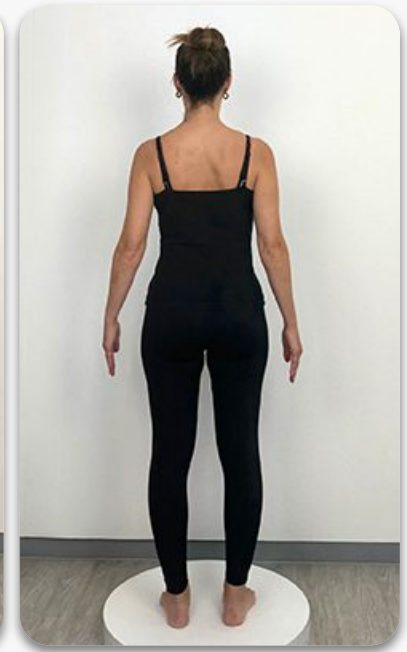

AMANDA

SIZE	10
HEIGHT	168
SHOULDER	40
ABOVE BUST	84
BUST	88
UNDER BUST	75
WAIST	70.5
TOP HIP	84.5
BOTTOM HIP	97
WIDEST HIP	98.5
NAPE/WAIST	38
RISE	74.5
INSIDE LEG	71
THIGH	60.5
CALF	36
ARM	60.5
BICEPS	26
BRA SIZE	34C
SHOE	5