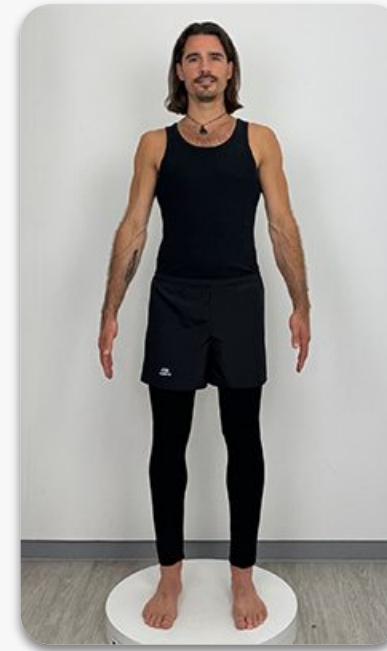

CLOTHES	M
HEIGHT	185
SHOULDER	44
COLLAR	38
CHEST	102
WAIST	82
TROUSER WAIST	85
TOP HIP	86
SEAT	96
NAPE/WAIST	39
BICEPS	30
ARM	65
THIGH	54
CALF	38
INSIDE LEG	77
SHOE	10

## BILLY C

London

OUTERWEAR