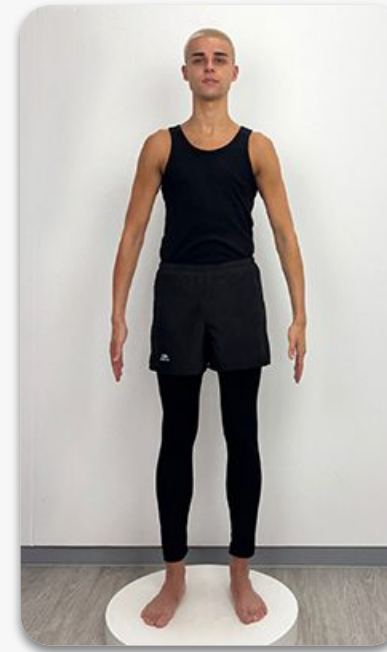

CLOTHES	XS
HEIGHT	184
SHOULDER	46
COLLAR	39
CHEST	89
WAIST	72
TROUSER WAIST	76
TOP HIP	77
SEAT	93
NAPE/WAIST	39
BICEPS	25
ARM	66
THIGH	52
CALF	37
INSIDE LEG	83
SHOE	8

CHAY

London

CATWALK | OUTERWEAR

MAINBOARD