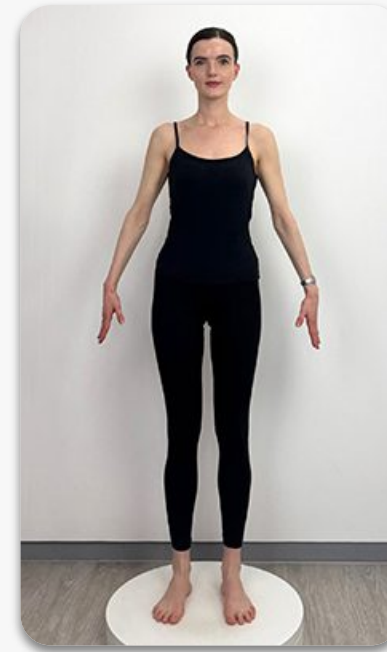

SIZE	8
HEIGHT	177
SHOULDER	40
ABOVE BUST	85
BUST	87
UNDER BUST	76
WAIST	65
TOP HIP	85
BOTTOM HIP	93
WIDEST HIP	94
NAPE/WAIST	39
RISE	74
INSIDE LEG	79
THIGH	52
CALF	34
ARM	63
BICEPS	24.75
BRA SIZE	32B
SHOE	5

CHLOE K

London

BRIDAL | CATWALK | OUTERWEAR |
SWIMWEAR