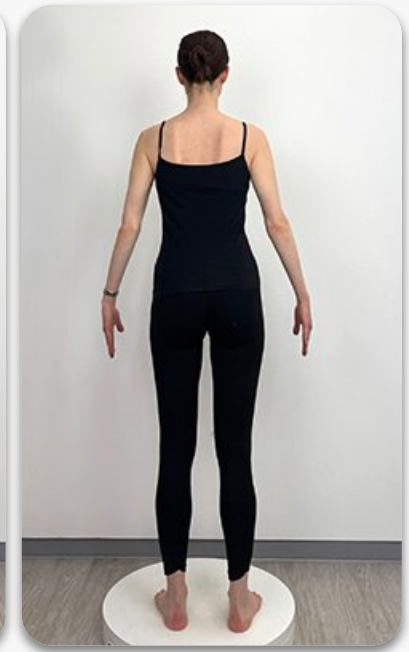

SIZE	8
HEIGHT	177
SHOULDER	40
ABOVE BUST	85
BUST	87
UNDER BUST	76
WAIST	65
TOP HIP	85
BOTTOM HIP	93
WIDEST HIP	94
NAPE/WAIST	39
RISE	74
INSIDE LEG	79
THIGH	52
CALF	34
ARM	63
BICEPS	24.75
BRA SIZE	32B
SHOE	5

CHLOE K

London

BRIDAL | CATWALK | OUTERWEAR |
SWIMWEAR

MAINBOARD