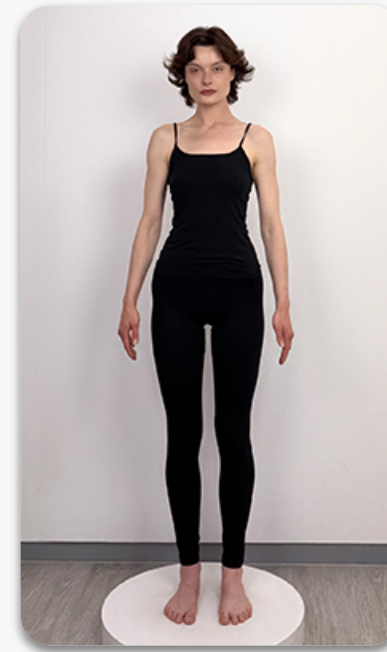

COURTNEY

London

CATWALK | OUTERWEAR

SIZE	8
HEIGHT	177
SHOULDER	39
ABOVE BUST	80.5
BUST	80
UNDER BUST	71.5
WAIST	59
TOP HIP	78.5
BOTTOM HIP	87
WIDEST HIP	88
NAPE/WAIST	40
RISE	71
INSIDE LEG	77.5
THIGH	52
CALF	34
ARM	64
BICEPS	24.5
BRA SIZE	32A
SHOE	6