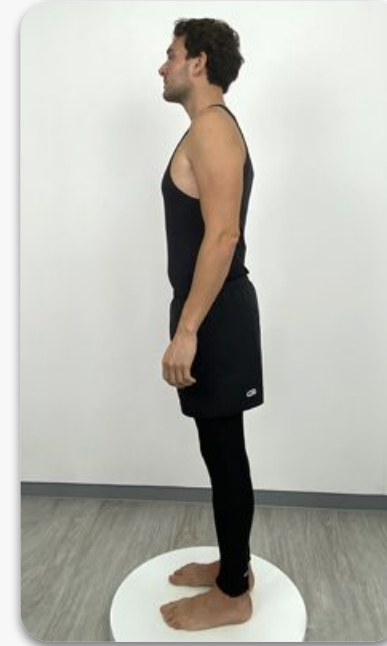

CLOTHES	ML
HEIGHT	180
SHOULDER	43
COLLAR	39
CHEST	101
WAIST	86
TROUSER WAIST	91
TOP HIP	91
SEAT	101
NAPE/WAIST	40
BICEPS	34
ARM	65
THIGH	57
CALF	37
INSIDE LEG	76.5
SHOE	9.5

DAVID

London

OUTERWEAR

MAINBOARD