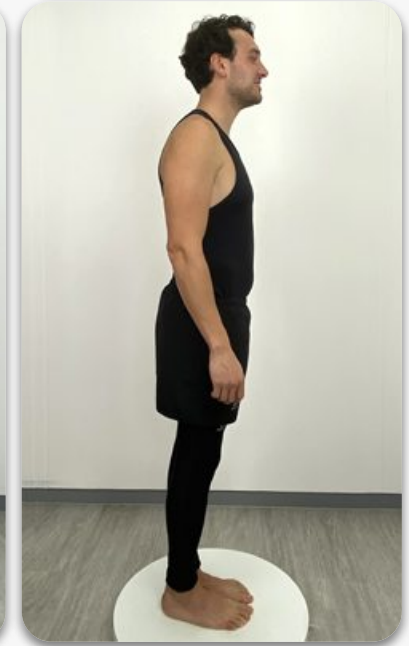

CLOTHES	ML
HEIGHT	180
SHOULDER	43
COLLAR	39
CHEST	101
WAIST	86
TROUSER WAIST	91
TOP HIP	91
SEAT	101
NAPE/WAIST	40
BICEPS	34
ARM	65
THIGH	57
CALF	37
INSIDE LEG	76.5
SHOE	9.5

DAVID

London

OUTERWEAR

MAINBOARD