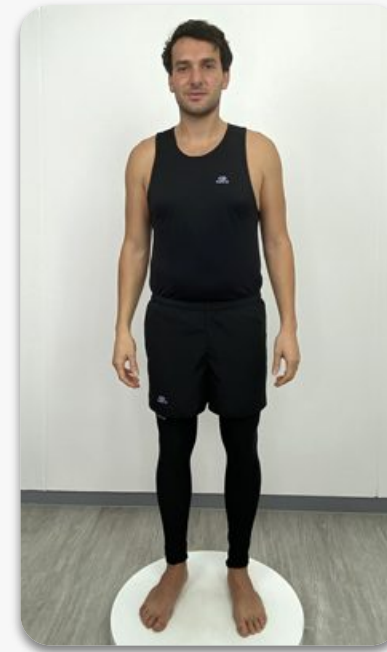

CLOTHES	ML
HEIGHT	180
SHOULDER	43
COLLAR	39
CHEST	101
WAIST	86
TROUSER WAIST	91
TOP HIP	91
SEAT	101
NAPE/WAIST	40
BICEPS	34
ARM	65
THIGH	57
CALF	37
INSIDE LEG	76.5
SHOE	9.5

DAVID

London

OUTERWEAR

MAINBOARD