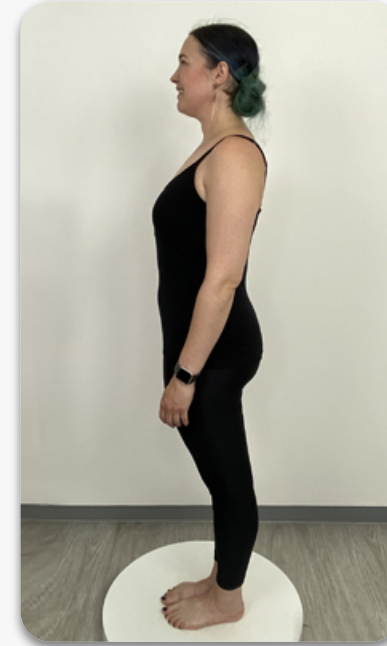

SIZE	18
HEIGHT	168
SHOULDER	40
ABOVE BUST	105
BUST	111
UNDER BUST	90
WAIST	90
TOP HIP	104
BOTTOM HIP	114
WIDEST HIP	123
NAPE/WAIST	39
RISE	80
INSIDE LEG	73
THIGH	70
CALF	39
ARM	64
BICEPS	35
BRA SIZE	38DD
SHOE	5.5

FLICK

London

OUTERWEAR | SWIMWEAR