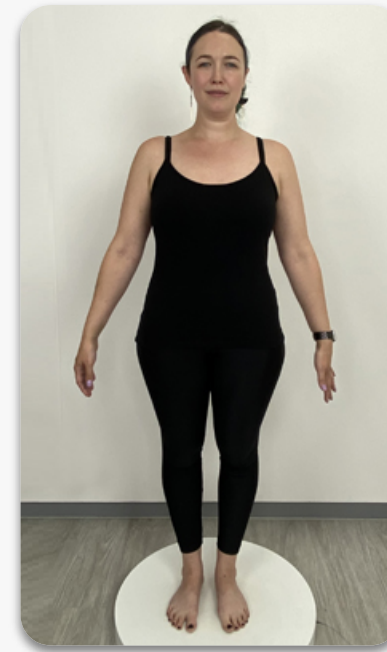

SIZE	18
HEIGHT	168
SHOULDER	40
ABOVE BUST	105
BUST	111
UNDER BUST	90
WAIST	90
TOP HIP	104
BOTTOM HIP	114
WIDEST HIP	123
NAPE/WAIST	39
RISE	80
INSIDE LEG	73
THIGH	70
CALF	39
ARM	64
BICEPS	35
BRA SIZE	38DD
SHOE	5.5

FLICK

London

OUTERWEAR | SWIMWEAR