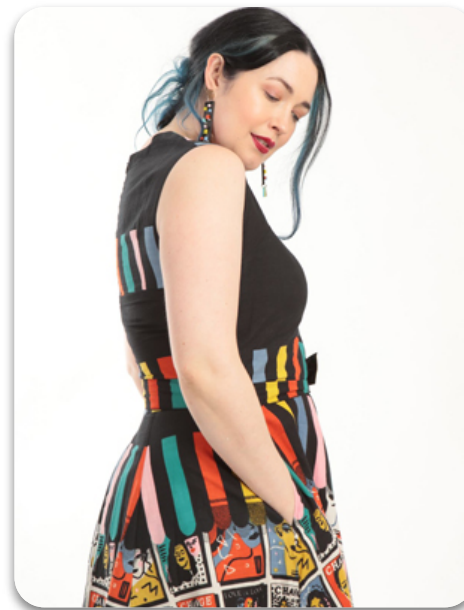

SIZE	18
HEIGHT	168
SHOULDER	40
ABOVE BUST	105
BUST	111
UNDER BUST	90
WAIST	90
TOP HIP	104
BOTTOM HIP	114
WIDEST HIP	123
NAPE/WAIST	39
RISE	80
INSIDE LEG	73
THIGH	70
CALF	39
ARM	64
BICEPS	35
BRA SIZE	38DD
SHOE	5.5

FLICK

London

OUTERWEAR | SWIMWEAR

MAINBOARD