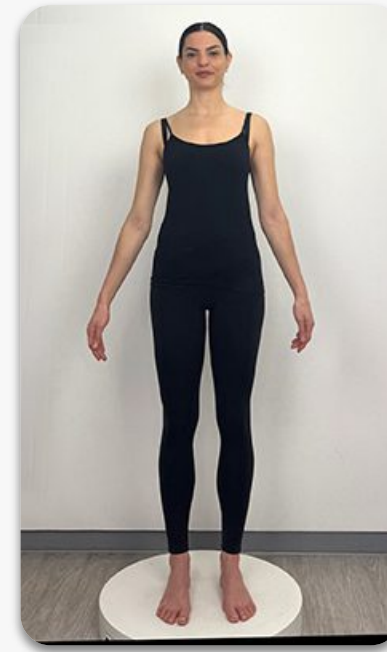

SIZE	10
HEIGHT	174
SHOULDER	39
ABOVE BUST	90
BUST	88
UNDER BUST	76.5
WAIST	70
TOP HIP	84
BOTTOM HIP	95
WIDEST HIP	96
NAPE/WAIST	40.5
RISE	73
INSIDE LEG	77
THIGH	55
CALF	35.5
ARM	64
BICEPS	27
BRA SIZE	34C
SHOE	7