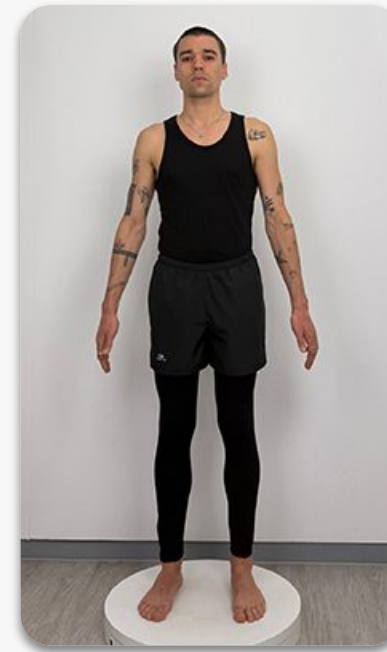

CLOTHES	S
HEIGHT	182
SHOULDER	43
COLLAR	38
CHEST	95
WAIST	77
TROUSER WAIST	79
TOP HIP	82
SEAT	97
NAPE/WAIST	42
BICEPS	27
ARM	62
THIGH	54
CALF	37
INSIDE LEG	79
SHOE	10

## KIT W

London

CATWALK | OUTERWEAR | SWIMWEAR

**MAINBOARD**