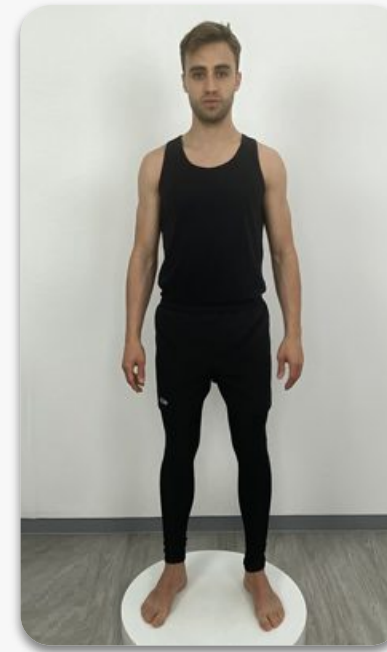

CLOTHES	S
HEIGHT	181
SHOULDER	45
COLLAR	38
CHEST	96
WAIST	80
TROUSER WAIST	81
TOP HIP	82
SEAT	96
NAPE/WAIST	40
BICEPS	30
ARM	65
THIGH	54
CALF	36
INSIDE LEG	76
SHOE	8

LUCAS T

London

OUTERWEAR

MAINBOARD