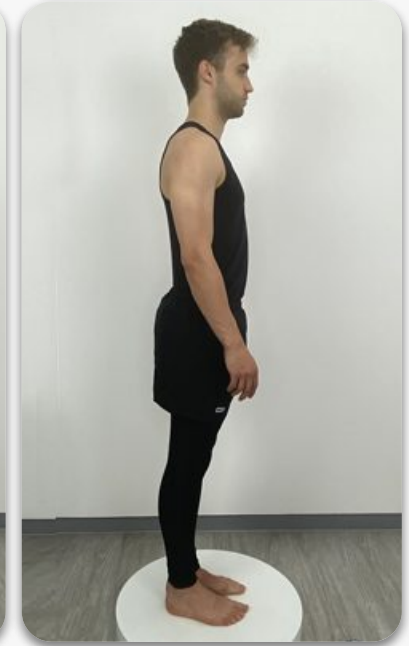

CLOTHES	S
HEIGHT	181
SHOULDER	45
COLLAR	38
CHEST	96
WAIST	80
TROUSER WAIST	81
TOP HIP	82
SEAT	96
NAPE/WAIST	40
BICEPS	30
ARM	65
THIGH	54
CALF	36
INSIDE LEG	76
SHOE	8

LUCAS T

London

OUTERWEAR

MAINBOARD