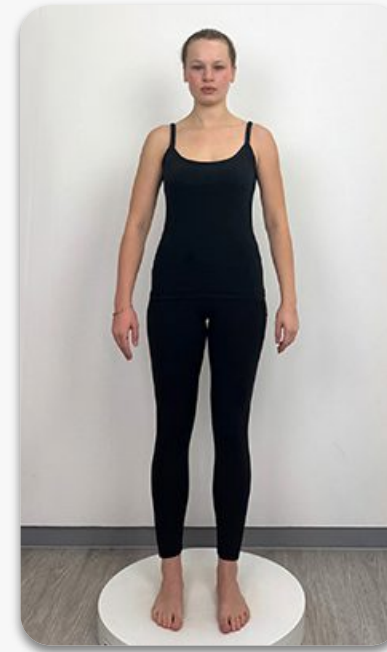

SIZE	10
HEIGHT	170
SHOULDER	39
ABOVE BUST	84
BUST	87
UNDER BUST	73
WAIST	68
TOP HIP	83.5
BOTTOM HIP	94.5
WIDEST HIP	97
NAPE/WAIST	38
RISE	73
INSIDE LEG	74.5
THIGH	55
CALF	35
ARM	60
BICEPS	27
BRA SIZE	32C
SHOE	6.5

MADDY

London

OUTERWEAR