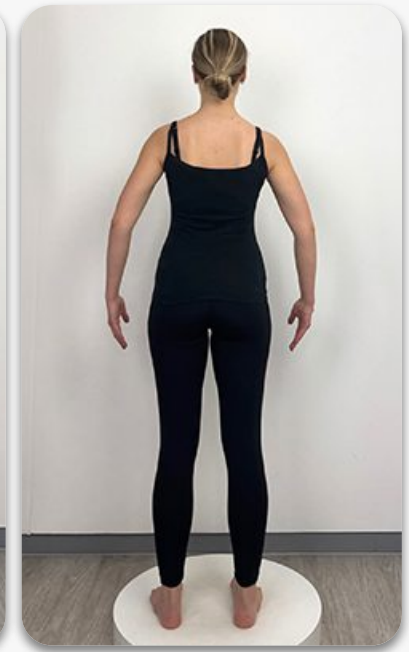

SIZE	10
HEIGHT	170
SHOULDER	39
ABOVE BUST	84
BUST	87
UNDER BUST	73
WAIST	68
TOP HIP	83.5
BOTTOM HIP	94.5
WIDEST HIP	97
NAPE/WAIST	38
RISE	73
INSIDE LEG	74.5
THIGH	55
CALF	35
ARM	60
BICEPS	27
BRA SIZE	32C
SHOE	6.5

MADDY

London

OUTERWEAR