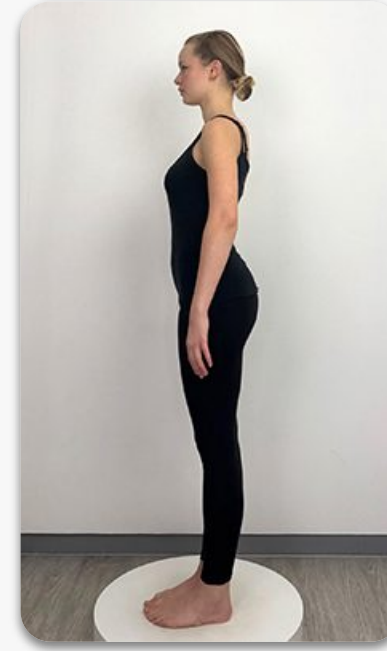

SIZE	10
HEIGHT	170
SHOULDER	39
ABOVE BUST	84
BUST	87
UNDER BUST	73
WAIST	68
TOP HIP	83.5
BOTTOM HIP	94.5
WIDEST HIP	97
NAPE/WAIST	38
RISE	73
INSIDE LEG	74.5
THIGH	55
CALF	35
ARM	60
BICEPS	27
BRA SIZE	32C
SHOE	6.5

MADDY

London

OUTERWEAR