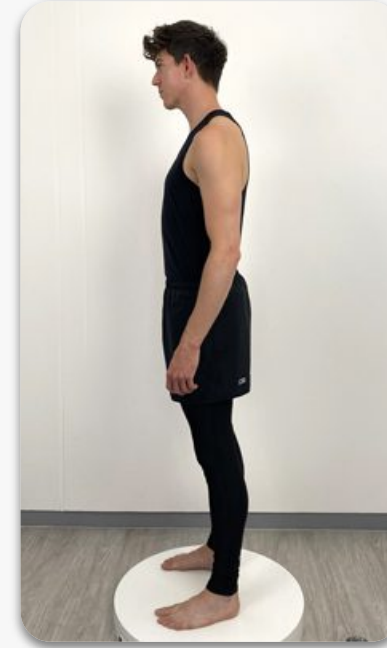

CLOTHES	S
HEIGHT	179
SHOULDER	45
COLLAR	37
CHEST	96
WAIST	80
TROUSER WAIST	82
TOP HIP	85
SEAT	94
NAPE/WAIST	39
BICEPS	29
ARM	65
THIGH	52
CALF	36
INSIDE LEG	81
SHOE	8.5

MATT H

London

OUTERWEAR