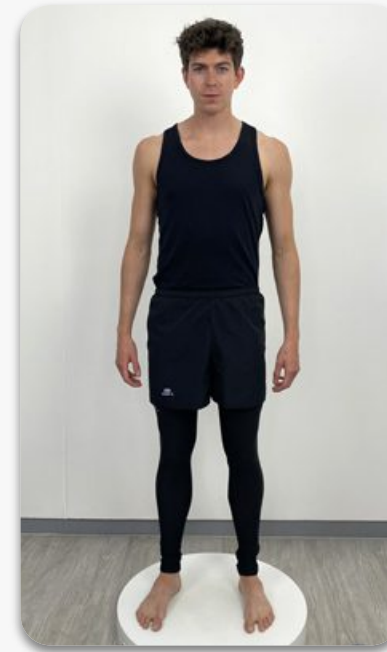

CLOTHES	S
HEIGHT	179
SHOULDER	45
COLLAR	37
CHEST	96
WAIST	80
TROUSER WAIST	82
TOP HIP	85
SEAT	94
NAPE/WAIST	39
BICEPS	29
ARM	65
THIGH	52
CALF	36
INSIDE LEG	81
SHOE	8.5

MATT H

London

OUTERWEAR