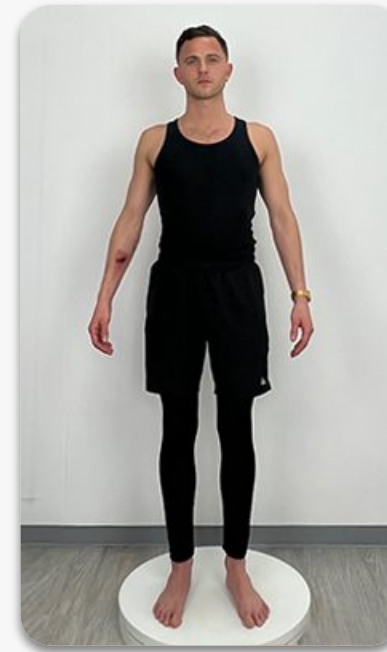

|               |      |
|---------------|------|
| CLOTHES       | M    |
| HEIGHT        | 182  |
| SHOULDER      | 47   |
| COLLAR        | 40   |
| CHEST         | 102  |
| WAIST         | 81   |
| TROUSER WAIST | 84   |
| TOP HIP       | 86   |
| SEAT          | 97   |
| NAPE/WAIST    | 38   |
| BICEPS        | 28   |
| ARM           | 65   |
| THIGH         | 54   |
| CALF          | 35.5 |
| INSIDE LEG    | 81   |
| SHOE          | 9.5  |

## PADDY

London

OUTERWEAR | SWIMWEAR