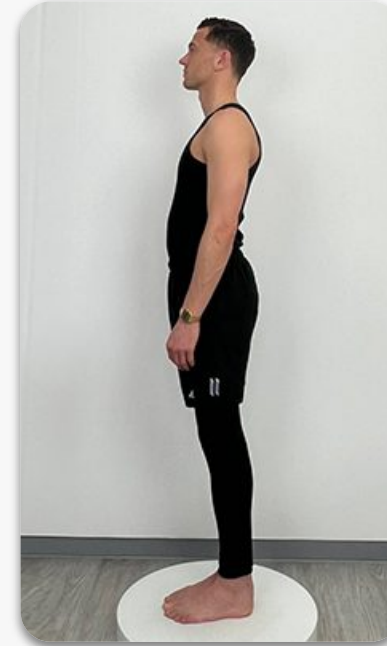

|               |      |
|---------------|------|
| CLOTHES       | M    |
| HEIGHT        | 182  |
| SHOULDER      | 47   |
| COLLAR        | 40   |
| CHEST         | 102  |
| WAIST         | 81   |
| TROUSER WAIST | 84   |
| TOP HIP       | 86   |
| SEAT          | 97   |
| NAPE/WAIST    | 38   |
| BICEPS        | 28   |
| ARM           | 65   |
| THIGH         | 54   |
| CALF          | 35.5 |
| INSIDE LEG    | 81   |
| SHOE          | 9.5  |

## PADDY

London

OUTERWEAR | SWIMWEAR