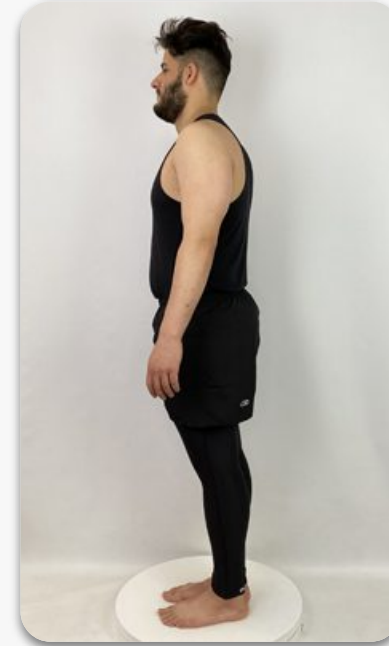

CLOTHES	XL
HEIGHT	182
SHOULDER	43
COLLAR	42
CHEST	110
WAIST	92
TROUSER WAIST	100
TOP HIP	102
SEAT	115
NAPE/WAIST	40
BICEPS	37
ARM	66
THIGH	69
CALF	43
INSIDE LEG	75
SHOE	10

RONALDO

London

OUTERWEAR

MAINBOARD