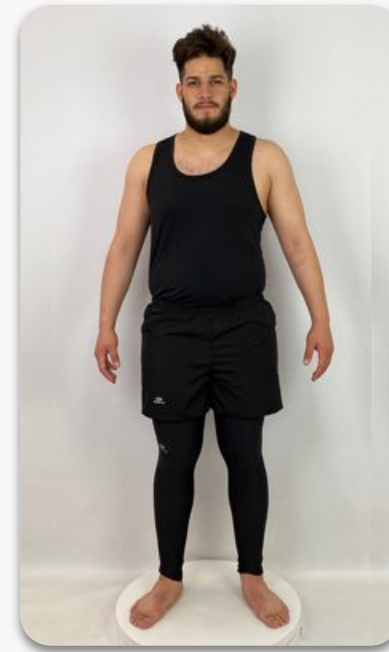

CLOTHES	XL
HEIGHT	182
SHOULDER	43
COLLAR	42
CHEST	110
WAIST	92
TROUSER WAIST	100
TOP HIP	102
SEAT	115
NAPE/WAIST	40
BICEPS	37
ARM	66
THIGH	69
CALF	43
INSIDE LEG	75
SHOE	10

RONALDO

London

OUTERWEAR

MAINBOARD