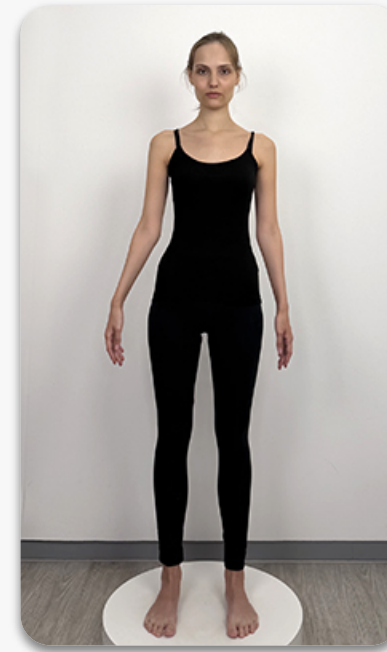

VALERIYA

London

BRIDAL | CATWALK | OUTERWEAR |
SWIMWEAR

SIZE	8
HEIGHT	180
SHOULDER	42
ABOVE BUST	80.5
BUST	82
UNDER BUST	69.5
WAIST	62
TOP HIP	97.5
BOTTOM HIP	91.5
WIDEST HIP	91.5
NAPE/WAIST	39
RISE	77
INSIDE LEG	75
THIGH	50.5
CALF	33.5
ARM	63
BICEPS	23
BRA SIZE	232
SHOE	7