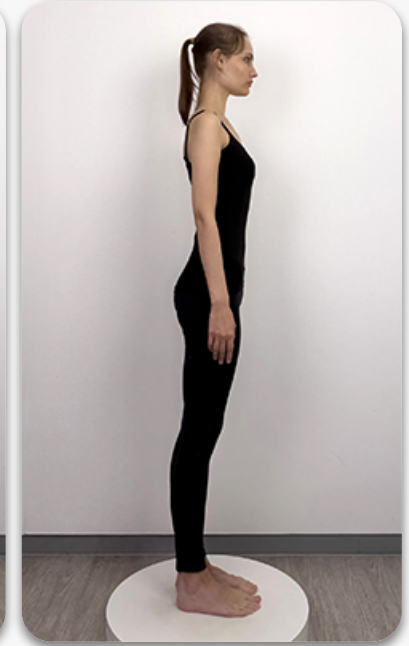

VALERIYA

London

BRIDAL | CATWALK | OUTERWEAR |
SWIMWEAR

SIZE	8
HEIGHT	180
SHOULDER	42
ABOVE BUST	80.5
BUST	82
UNDER BUST	69.5
WAIST	62
TOP HIP	97.5
BOTTOM HIP	91.5
WIDEST HIP	91.5
NAPE/WAIST	39
RISE	77
INSIDE LEG	75
THIGH	50.5
CALF	33.5
ARM	63
BICEPS	23
BRA SIZE	232
SHOE	7