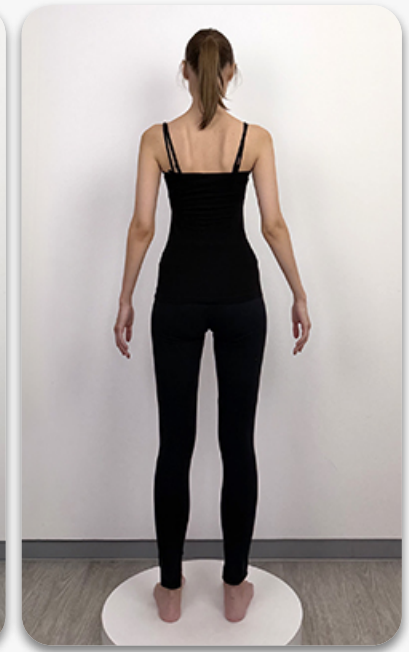

VALERIYA

London

BRIDAL | CATWALK | OUTERWEAR |
SWIMWEAR

SIZE	8
HEIGHT	180
SHOULDER	42
ABOVE BUST	80.5
BUST	82
UNDER BUST	69.5
WAIST	62
TOP HIP	97.5
BOTTOM HIP	91.5
WIDEST HIP	91.5
NAPE/WAIST	39
RISE	77
INSIDE LEG	75
THIGH	50.5
CALF	33.5
ARM	63
BICEPS	23
BRA SIZE	232
SHOE	7