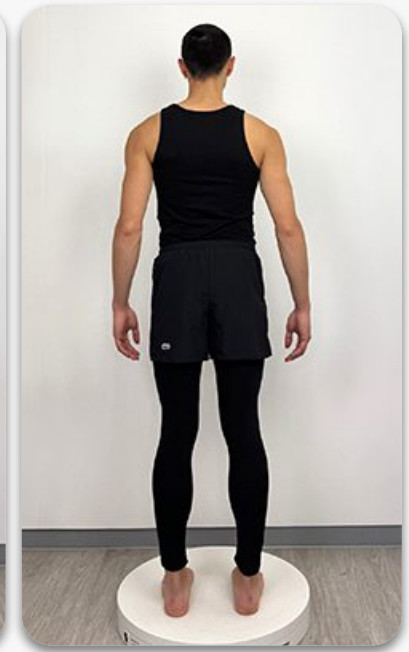

# ZACH D

London

CATWALK | OUTERWEAR | SWIMWEAR

CLOTHES	S
HEIGHT	183
SHOULDER	50
COLLAR	37
CHEST	98
WAIST	78
TROUSER WAIST	82
TOP HIP	86
SEAT	94
NAPE/WAIST	39
BICEPS	31.5
ARM	67
THIGH	54
CALF	39
INSIDE LEG	79
SHOE	9.5