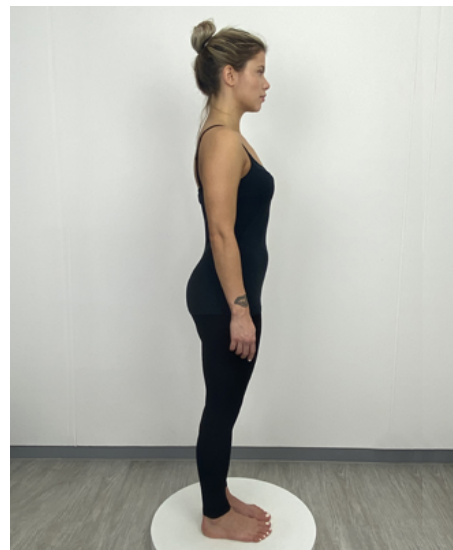

## FITTINGS

- 10 Dress
- 170 Height
- 40 Shoulder
- 85 Above Bust
- 89 Bust
- 77 Under Bust
- 71 Waist
- 87 Top Hip
- 99 Bottom Hip
- 100.5 Widest Hip
- 39 Nape/Waist
- 74 Rise
- 73 Inside Leg
- 60 Thigh
- 36.5 Calf
- 62 Arm
- 26 Biceps
- 34C Bra Size
- 6 Shoe