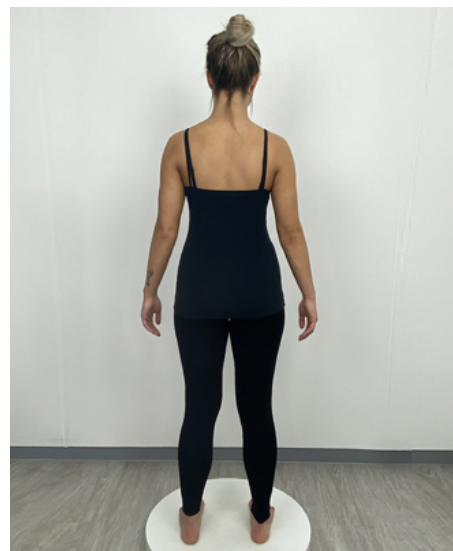

## FITTINGS

- 10 Dress
- 170 Height
- 40 Shoulder
- 85 Above Bust
- 89 Bust
- 77 Under Bust
- 71 Waist
- 87 Top Hip
- 99 Bottom Hip
- 100.5 Widest Hip
- 39 Nape/Waist
- 74 Rise
- 73 Inside Leg
- 60 Thigh
- 36.5 Calf
- 62 Arm
- 26 Biceps
- 34C Bra Size
- 6 Shoe