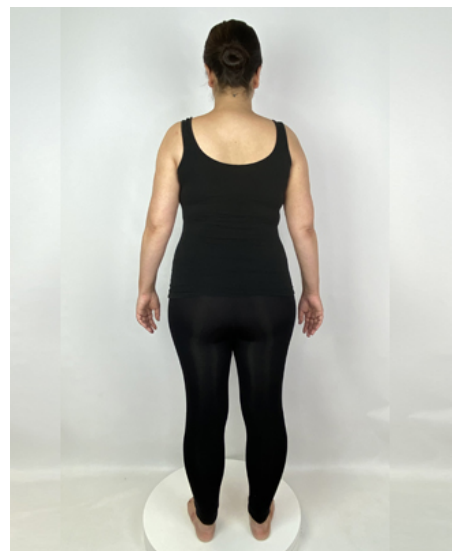

Elena

FITTINGS

- 16 Dress**
- 168 Height**
- 40.5 Shoulder**
- 100 Above Bust**
- 103 Bust**
- 87.5 Under Bust**
- 84 Waist**
- 105 Top Hip**
- 110 Bottom Hip**
- 112 Widest Hip**
- 38.5 Nape/Waist**
- 87.5 Rise**
- 71 Inside Leg**
- 63.5 Thigh**
- 41.5 Calf**
- 57 Arm**
- 31.5 Biceps**
- 36DD Bra Size**
- 7 Shoe**

OUTERWEAR | SWIMWEAR

London

<https://newsite.fittingsdivision.co.uk/models/elena/>