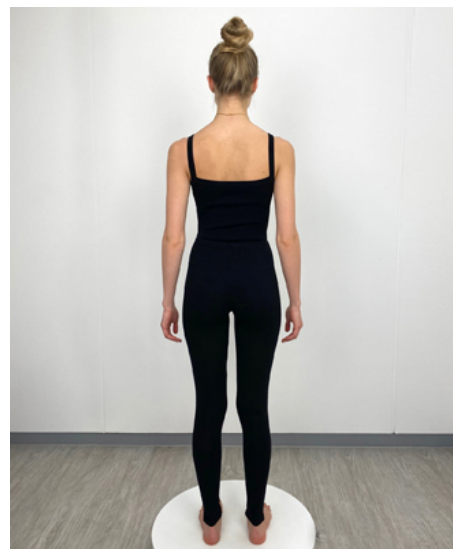

Gracy

FITTINGS

- 8 Dress**
- 172 Height**
- 40 Shoulder**
- 77 Above Bust**
- 80 Bust**
- 68 Under Bust**
- 61.5 Waist**
- 80 Top Hip**
- 88.5 Bottom Hip**
- 90 Widest Hip**
- 39 Nape/Waist**
- 71 Rise**
- 76 Inside Leg**
- 50 Thigh**
- 32 Calf**
- 65.5 Arm**
- 23 Biceps**
- 30B Bra Size**
- 6 Shoe**

CATWALK | OUTERWEAR |
SWIMWEAR

MAINBOARD

 **London**

<https://fittingsdivision.frontside360.co.uk/models/gracy/>

<https://fittingsdivision.frontside360.co.uk/models/gracy/>