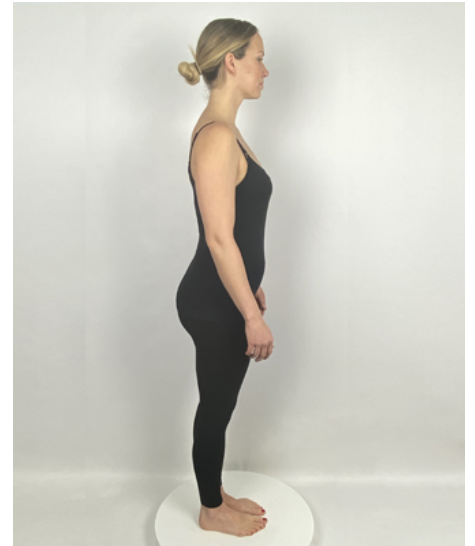

Katie R

FITTINGS

12	Dress
170	Height
40	Shoulder
91	Above Bust
93	Bust
79	Under Bust
75	Waist
90.5	Top Hip
101	Bottom Hip
103.5	Widest Hip
38	Nape/Waist
78	Rise
72	Inside Leg
59	Thigh
36.5	Calf
60	Arm
30	Biceps
34C	Bra Size
6	Shoe