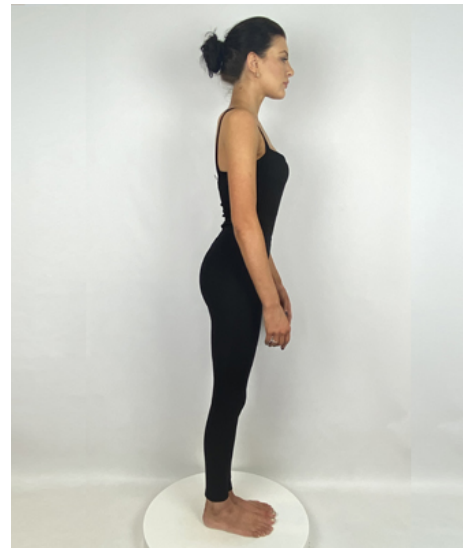

Atlanta

FITTINGS

- 6 Dress**
- 170 Height**
- 40 Shoulder**
- 77 Above Bust**
- 79 Bust**
- 67.5 Under Bust**
- 61 Waist**
- 78.5 Top Hip**
- 86.5 Bottom Hip**
- 87 Widest Hip**
- 38 Nape/Waist**
- 75 Rise**
- 75 Inside Leg**
- 48 Thigh**
- 33.5 Calf**
- 63 Arm**
- 24.5 Biceps**
- 32A Bra Size**
- 6 Shoe**

OUTERWEAR | SWIMWEAR

MAINBOARD

London

<https://fittingsdivision.frontside360.co.uk/models/atlanta/>

<https://fittingsdivision.frontside360.co.uk/models/atlanta/>