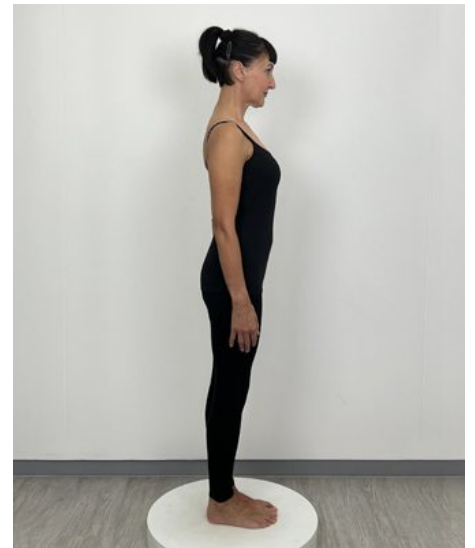

Deanna

FITTINGS

- 10** Dress
- 168** Height
- 40** Shoulder
- 85** Above Bust
- 86** Bust
- 75** Under Bust
- 69** Waist
- 85** Top Hip
- 93** Bottom Hip
- 94.5** Widest Hip
- 40** Nape/Waist
- 71** Rise
- 73.5** Inside Leg
- 55** Thigh
- 34.5** Calf
- 60** Arm
- 27.5** Biceps
- 32C** Bra Size
- 5** Shoe

OUTERWEAR | SWIMWEAR

London

<https://newsite.fittingsdivision.co.uk/models/deanna/>