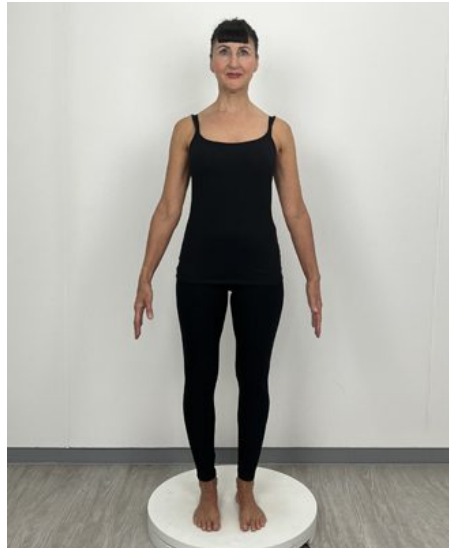

Deanna

FITTINGS

- 10** Dress
- 168** Height
- 40** Shoulder
- 85** Above Bust
- 86** Bust
- 75** Under Bust
- 69** Waist
- 85** Top Hip
- 93** Bottom Hip
- 94.5** Widest Hip
- 40** Nape/Waist
- 71** Rise
- 73.5** Inside Leg
- 55** Thigh
- 34.5** Calf
- 60** Arm
- 27.5** Biceps
- 32C** Bra Size
- 5** Shoe

OUTERWEAR | SWIMWEAR

London

<https://newsite.fittingsdivision.co.uk/models/deanna/>