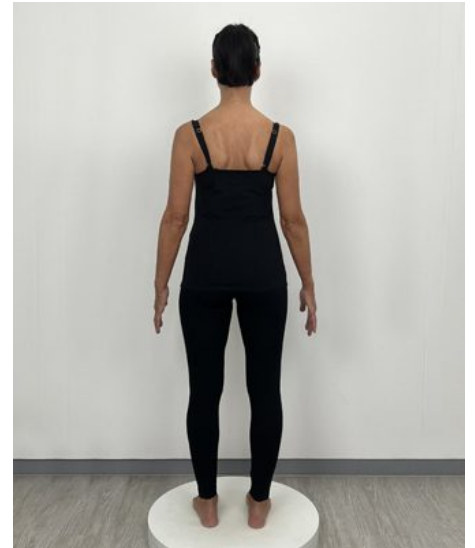

Deanna

FITTINGS

- 10** Dress
- 168** Height
- 40** Shoulder
- 85** Above Bust
- 86** Bust
- 75** Under Bust
- 69** Waist
- 85** Top Hip
- 93** Bottom Hip
- 94.5** Widest Hip
- 40** Nape/Waist
- 71** Rise
- 73.5** Inside Leg
- 55** Thigh
- 34.5** Calf
- 60** Arm
- 27.5** Biceps
- 32C** Bra Size
- 5** Shoe

OUTERWEAR | SWIMWEAR

London

<https://newsite.fittingsdivision.co.uk/models/deanna/>