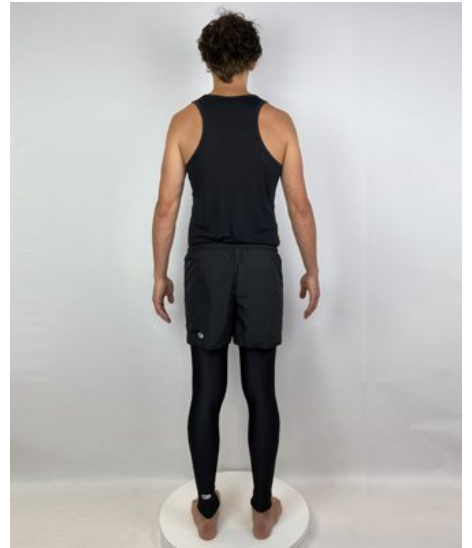

Elliot

- SM** Clothes
- 187** Height
- 43** Shoulder
- 39** Collar
- 98** Chest
- 83** Waist
- 85** Trouser Waist
- 87** Top Hip
- 100** Seat
- 43** Nape/Waist
- 31** Biceps
- 63.5** Arm
- 56** Thigh
- 36.5** Calf
- 86.5** Inside Leg
- 11** Shoe

OUTERWEAR

London

FITTINGS

MAINBOARD