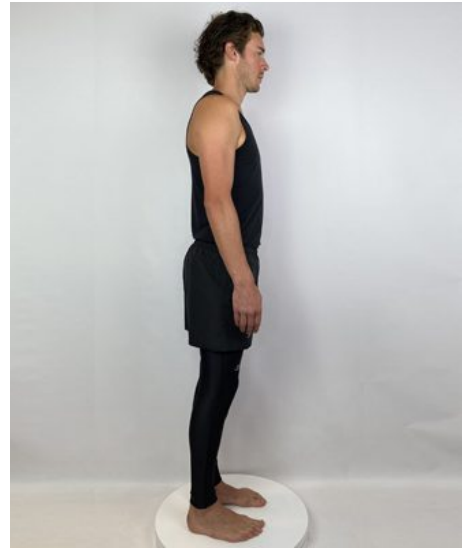

Elliot

- **SM** Clothes
- **187** Height
- **43** Shoulder
- **39** Collar
- **98** Chest
- **83** Waist
- **85** Trouser Waist
- **87** Top Hip
- **100** Seat
- **43** Nape/Waist
- **31** Biceps
- **63.5** Arm
- **56** Thigh
- **36.5** Calf
- **86.5** Inside Leg
- **11** Shoe

OUTERWEAR

London

FITTINGS