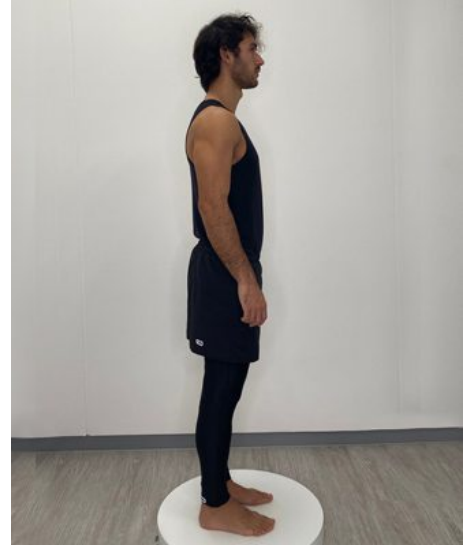

Marco

FITTINGS

- **S** Clothes
- **179** Height
- **43** Shoulder
- **38** Collar
- **97** Chest
- **79** Waist
- **80** Trouser Waist
- **81** Top Hip
- **95** Seat
- **39** Nape/Waist
- **13.50** Biceps
- **58** Arm
- **56.5** Thigh
- **37** Calf
- **73** Inside Leg
- **8** Shoe

OUTERWEAR | SWIMWEAR

London