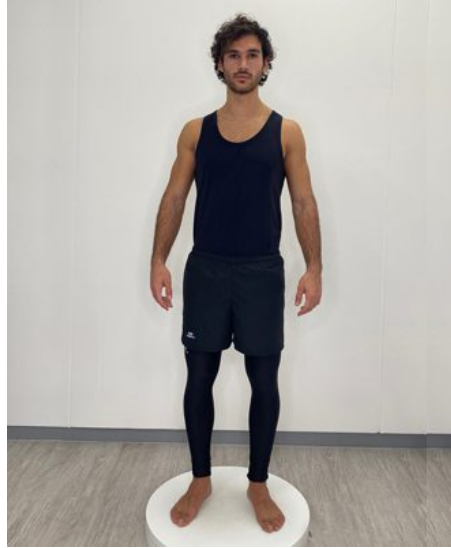

Marco

FITTINGS

- **S** Clothes
- **179** Height
- **43** Shoulder
- **38** Collar
- **97** Chest
- **79** Waist
- **80** Trouser Waist
- **81** Top Hip
- **95** Seat
- **39** Nape/Waist
- **13.50** Biceps
- **58** Arm
- **56.5** Thigh
- **37** Calf
- **73** Inside Leg
- **8** Shoe

OUTERWEAR | SWIMWEAR

London