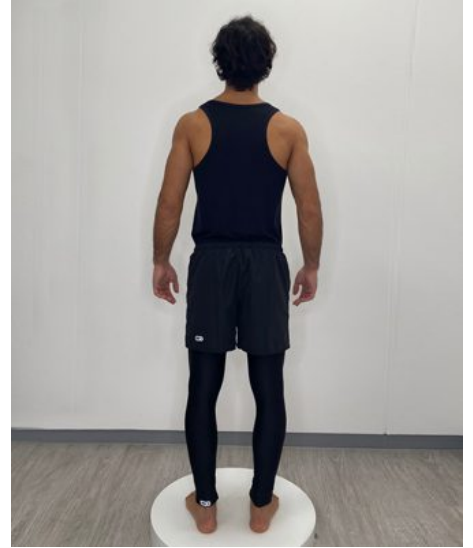

Marco

FITTINGS

- **S** Clothes
- **179** Height
- **43** Shoulder
- **38** Collar
- **97** Chest
- **79** Waist
- **80** Trouser Waist
- **81** Top Hip
- **95** Seat
- **39** Nape/Waist
- **13.50** Biceps
- **58** Arm
- **56.5** Thigh
- **37** Calf
- **73** Inside Leg
- **8** Shoe

OUTERWEAR | SWIMWEAR

London