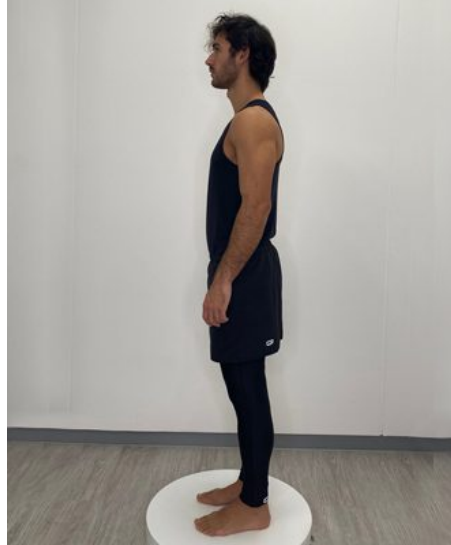

Marco

FITTINGS

- **S** Clothes
- **179** Height
- **43** Shoulder
- **38** Collar
- **97** Chest
- **79** Waist
- **80** Trouser Waist
- **81** Top Hip
- **95** Seat
- **39** Nape/Waist
- **13.50** Biceps
- **58** Arm
- **56.5** Thigh
- **37** Calf
- **73** Inside Leg
- **8** Shoe

OUTERWEAR | SWIMWEAR

London