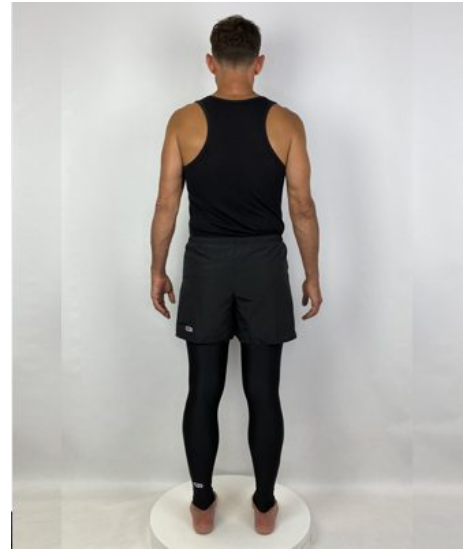

Rob G

FITTINGS

- **ML** Clothes
- **180** Height
- **43.50** Shoulder
- **39** Collar
- **102.5** Chest
- **87** Waist
- **88** Trouser Waist
- **92** Top Hip
- **102** Seat
- **38** Nape/Waist
- **30.5** Biceps
- **62** Arm
- **60** Thigh
- **37** Calf
- **77** Inside Leg
- **9** Shoe

OUTERWEAR

London