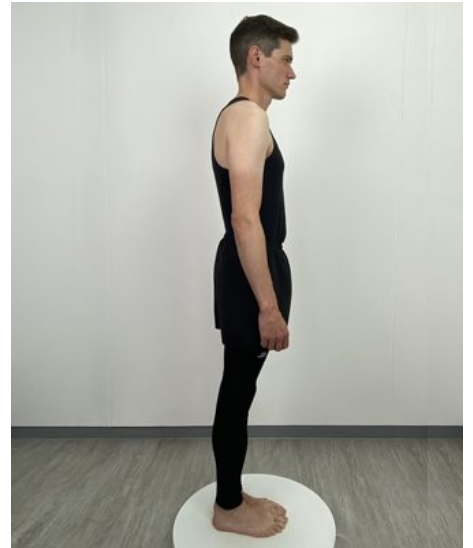

Ron

FITTINGS

- S Clothes
- 180 Height
- 46 Shoulder
- 36 Collar
- 96 Chest
- 77 Waist
- 78 Trouser Waist
- 81 Top Hip
- 95 Seat
- 38 Nape/Waist
- 29 Biceps
- 61.5 Arm
- 50 Thigh
- 37.5 Calf
- 74 Inside Leg
- 10 Shoe

OUTERWEAR

London

<https://fittingsdivision.frontside360.co.uk/models/ron/>