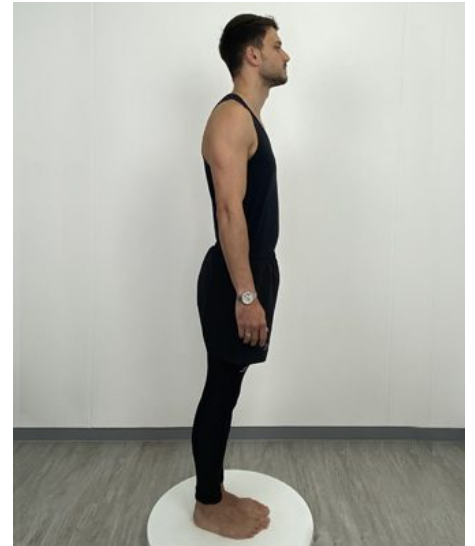

FITTINGS

Stefano

- SM Clothes**
- 180 Height**
- 43 Shoulder**
- 39.5 Collar**
- 98 Chest**
- 82 Waist**
- 83 Trouser Waist**
- 86 Top Hip**
- 94 Seat**
- 39 Nape/Waist**
- 30 Biceps**
- 62 Arm**
- 54 Thigh**
- 38 Calf**
- 78 Inside Leg**
- 9.5 Shoe**

OUTERWEAR

 **London**

MAINBOARD

<https://fittingsdivision.frontside360.co.uk/models/stefano/>