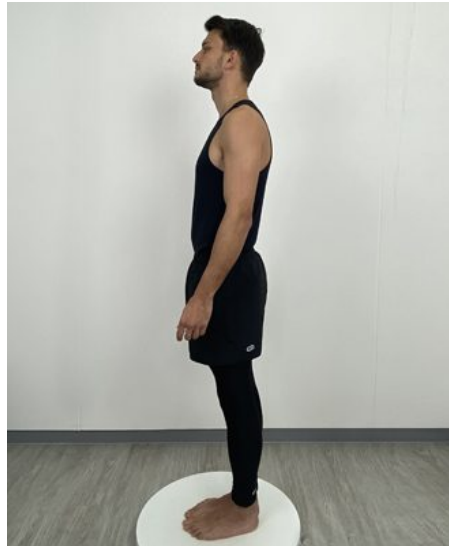

FITTINGS

Stefano

- SM Clothes**
- 180 Height**
- 43 Shoulder**
- 39.5 Collar**
- 98 Chest**
- 82 Waist**
- 83 Trouser Waist**
- 86 Top Hip**
- 94 Seat**
- 39 Nape/Waist**
- 30 Biceps**
- 62 Arm**
- 54 Thigh**
- 38 Calf**
- 78 Inside Leg**
- 9.5 Shoe**

OUTERWEAR

 **London**

MAINBOARD

<https://fittingsdivision.frontside360.co.uk/models/stefano/>