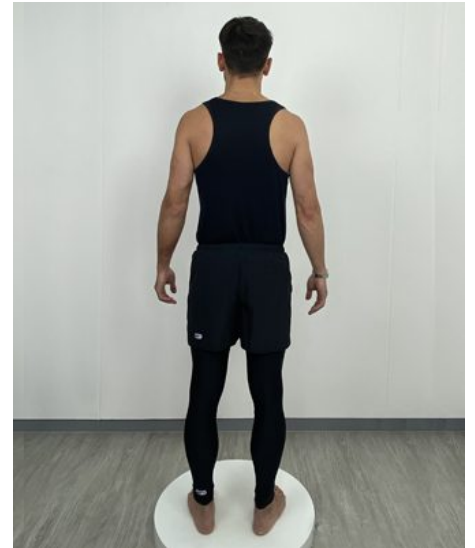

FITTINGS

Stefano

- SM Clothes**
- 180 Height**
- 43 Shoulder**
- 39.5 Collar**
- 98 Chest**
- 82 Waist**
- 83 Trouser Waist**
- 86 Top Hip**
- 94 Seat**
- 39 Nape/Waist**
- 30 Biceps**
- 62 Arm**
- 54 Thigh**
- 38 Calf**
- 78 Inside Leg**
- 9.5 Shoe**

OUTERWEAR

 **London**

MAINBOARD

<https://fittingsdivision.frontside360.co.uk/models/stefano/>