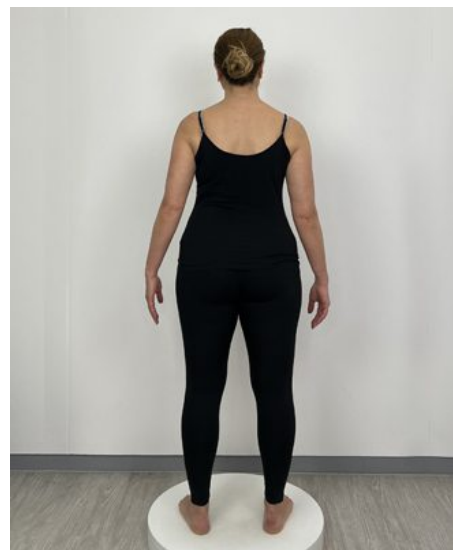

Diana S

FITTINGS

- 14 Dress**
- 168 Height**
- 40 Shoulder**
- 91.5 Above Bust**
- 104 Bust**
- 80.5 Under Bust**
- 81.5 Waist**
- 97 Top Hip**
- 107 Bottom Hip**
- 108 Widest Hip**
- 38 Nape/Waist Rise**
- 71 Inside Leg**
- 64.5 Thigh**
- 38.5 Calf**
- 61.5 Arm Biceps**
- 36D Bra Size**
- 6 Shoe**

OUTERWEAR | SWIMWEAR

 **London**

<https://fittingsdivision.co.uk/models/diana-s/>