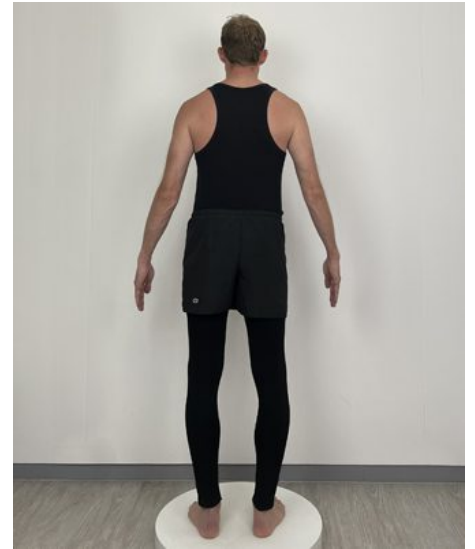

Oliver S

- SM** Clothes
- 186** Height
- 47** Shoulder
- 39** Collar
- 97** Chest
- 82** Waist
- 87** Trouser Waist
- 91** Top Hip
- 98** Seat
- 39** Nape/Waist
- 30** Biceps
- 62** Arm
- 56** Thigh
- 38** Calf
- 89** Inside Leg
- 10** Shoe

CATWALK | OUTERWEAR

London

FITTINGS

FITTINGS

<https://fittingsdivision.co.uk/models/oliver-s/>