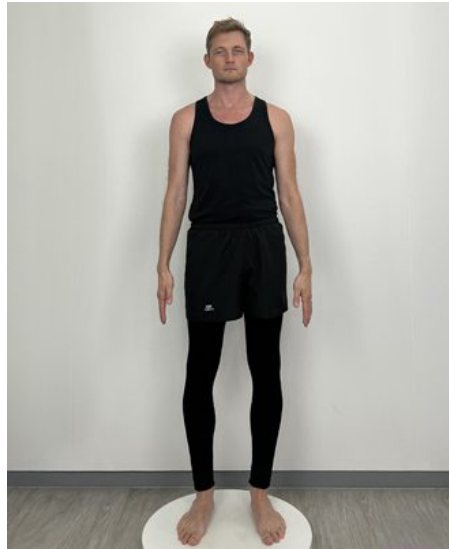

Oliver S

- SM** Clothes
- 186** Height
- 47** Shoulder
- 39** Collar
- 97** Chest
- 82** Waist
- 87** Trouser Waist
- 91** Top Hip
- 98** Seat
- 39** Nape/Waist
- 30** Biceps
- 62** Arm
- 56** Thigh
- 38** Calf
- 89** Inside Leg
- 10** Shoe

CATWALK | OUTERWEAR

London

FITTINGS

FITTINGS

<https://fittingsdivision.co.uk/models/oliver-s/>